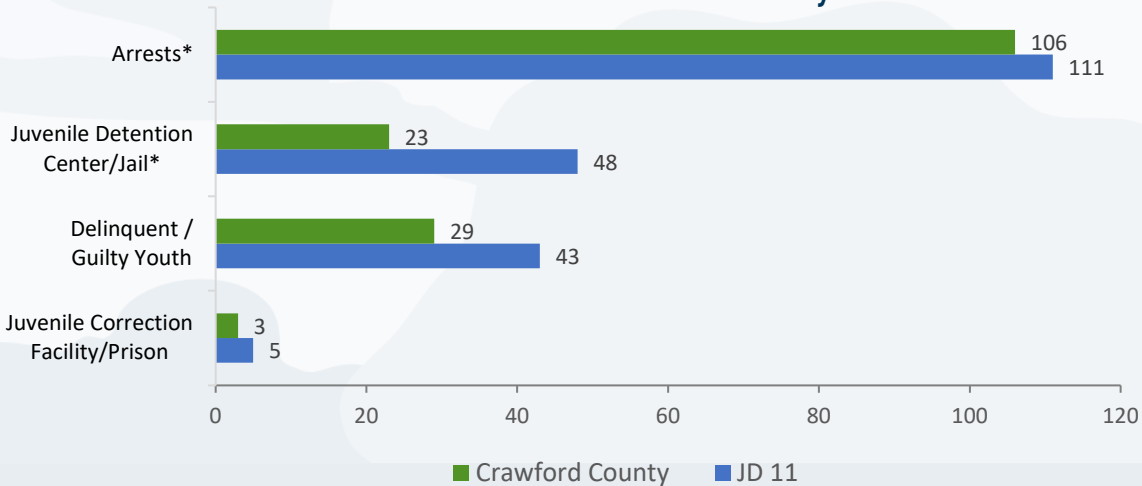

REVIEW OF DISPARITIES FOR YOUTH IN THE JUVENILE JUSTICE SYSTEM: CRAWFORD COUNTY & JUDICIAL DISTRICT 11

Prepared by the Center for Community Health & Development at the University of Kansas, the Restorative Justice Authority of Crawford County, and the Greenbush Institute

Youth Population in Crawford County

Youth 10-17 may be adjudicated as juvenile offenders in Kansas

Crawford County is in Judicial District (JD) 11, which includes Crawford, Cherokee, And Labette counties

3,793 Youth in Crawford County

Youth Involvement in the Juvenile Justice System

At-a-glance numbers of youth involved in the system

JD 11 & Crawford County

The bottom graph represents the average numbers of youth involved in the juvenile justice system from **2018-2020**. The top graph includes data from **2019** and averages from **2018-2020**, depending on what was available. Date range is noted for each stage of the system to make clear when the data are from.

Youth Arrests in Crawford County

Rates of arrest by year and race/ethnicity show disparities

Black youth are between **3.5** to **8.1** times more likely to be arrested than non-Hispanic White youth.

Hispanic/Latino youth were more likely to be arrested in 2018, but not in 2019.