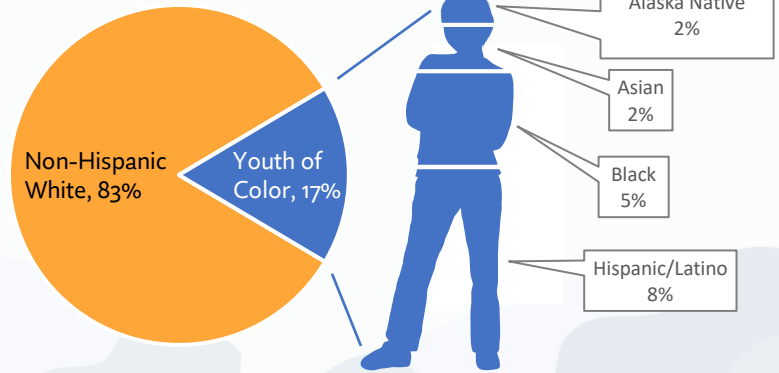

REVIEW OF DISPARITIES FOR YOUTH IN THE JUVENILE JUSTICE SYSTEM: CRAWFORD COUNTY & JUDICIAL DISTRICT 11

Prepared by the Center for Community Health & Development at the University of Kansas, the Restorative Justice Authority of Crawford County, and the Greenbush Institute

Youth Population in Crawford County

Youth 10-17 may be adjudicated as juvenile offenders in Kansas

Crawford County is in Judicial District (JD) 11, which includes Crawford, Cherokee, And Labette counties

3,793 Youth in Crawford County

Youth Involvement in the Juvenile Justice System

At-a-glance numbers of youth involved in the system

JD 11 & Crawford County

The bottom graph represents the average numbers of youth involved in the juvenile justice system from **2018-2020**. The top graph includes data from **2019** and averages from **2018-2020**, depending on what was available. Date range is noted for each stage of the system to make clear when the data are from.

Youth Arrests in Crawford County

Rates of arrest by year and race/ethnicity show disparities

Black youth are between **3.5** to **8.1** times more likely to be arrested than non-Hispanic White youth.

Hispanic/Latino youth were more likely to be arrested in 2018, but not in 2019.