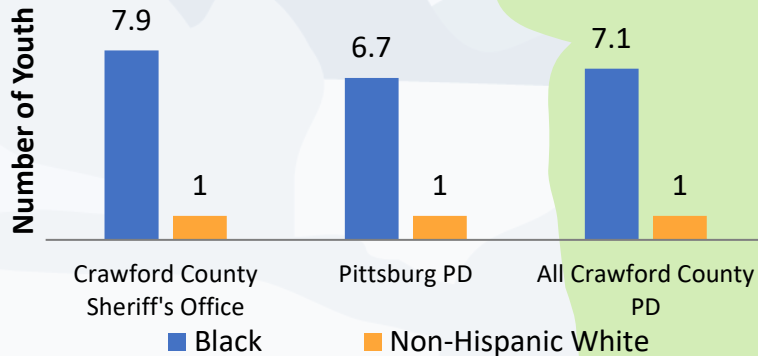

3,793 Youth in Crawford County

Youth Involvement in the Juvenile Justice System

At-a-glance numbers of youth involved in the system

JD 11 & Crawford County

The bottom graph represents the average numbers of youth involved in the juvenile justice system from **2018-2020**. The top graph includes data from **2019** and averages from **2018-2020**, depending on what was available. Date range is noted for each stage of the system to make clear when the data are from.

Youth Arrests in Crawford County

Rates of arrest by year and race/ethnicity show disparities

Black youth are between **3.5** to **8.1** times more likely to be arrested than non-Hispanic White youth.

Hispanic/Latino youth were more likely to be arrested in 2018, but not in 2019.

Most Common Arrests, 2017-2020

Simple Assault/Battery	49
Drug/Narcotic Violations	29
Disorderly Conduct	47

Black youth are between **6.7** and **7.9** more likely to be arrested for simple assault/battery than White youth in Crawford County.

Relative Arrest Rate for Simple Assault/Battery by Police Dept

Black youth are **10.4** times more likely to be found delinquent than white youth in Crawford County. This is nearly **3x higher** than the rate at the state level.