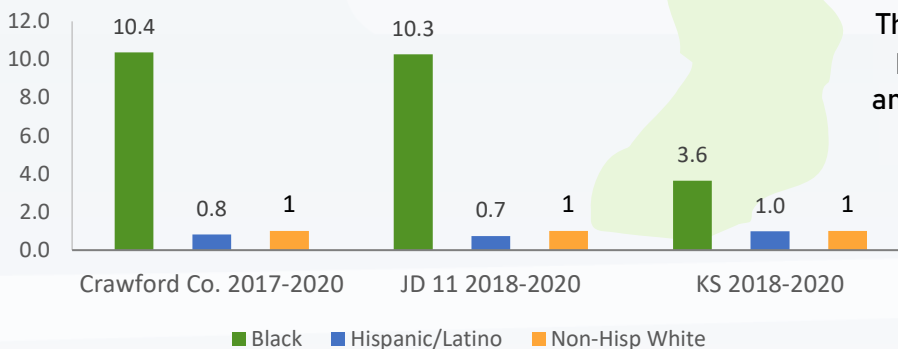

Most Common Arrests, 2017-2020

Simple Assault/Battery	49
Drug/Narcotic Violations	29
Disorderly Conduct	47

Black youth are between **6.7** and **7.9** more likely to be arrested for simple assault/battery than White youth in Crawford County.

Relative Arrest Rate for Simple Assault/Battery by Police Dept

Black youth are **10.4** times more likely to be found delinquent than white youth in Crawford County. This is nearly **3x higher** than the rate at the state level.

Delinquent/Guilty Findings

Findings of "delinquency" are decided by a judge, not a jury

Crawford Co., JD 11, KS Delinquency RRI

There are **no disparities** between Hispanic/Latino youth and Non-Hispanic White youth in delinquency findings.